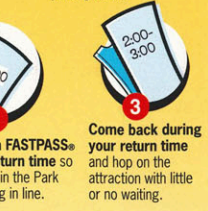

- **Disney's FASTPASS**
  Check the bottom of your current FASTPASS ticket to find out when you can get another.

Anytime you see someone with a Disney name tag, they're happy to answer your questions.

Disney's FASTPASS service on another attraction? Look at the bottom of your current FASTPASS ticket to find out when you can get another.

Disney's FASTPASS service on another attraction? Look at the bottom of your current FASTPASS ticket to find out when you can get another.

We'll keep them organized All photos taken of you by Disney's PhotoPass photographers in each Park will go right into your Pass.

1. We'll take the pictures and give you a Disney's PhotoPass card.
2. Take a picture, share the magic!
3. You can view them online at www.DisneyPhotoPass.com and share at no charge.* Then order prints! You can also view and order them here in the Park at Main Street Photo Supply Co. *Online registration required. Photos will be available online for 30 days.

Kodak Zoom ONE-TIME-USE FLASH CAMERA

WITHOUT ZOOM 2 CHOICE WITH ZOOM

Kodak is a trademark.