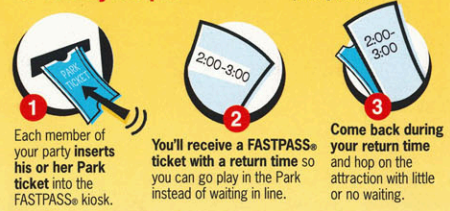

Disney's FASTPASS

Cut the wait time in 3 easy steps:

1. Each member of your party inserts his or her Park ticket into the FASTPASS kiosk.

2. You'll receive a FASTPASS ticket with a return time so you can go play in the Park instead of waiting in line.

3. Come back during your return time and hop on the attraction with little or no waiting.

HERE ARE 4 GOOD WAYS TO SAFER DAYS!

1. NO STAMPING (DON'T RUN)
2. KEEP YOUR ARMS, HOOVES, TUSKS AND TAILS INSIDE RIDE VEHICLES (AND YOUR HANDS, FEET AND LEGS)
3. ON RIDES, STAY SEATED WITH YOUR TAIL DOWN (YOU GET THIS ONE, RIGHT?)
4. KEEP YOUR PAWS BEHIND THE YELLOW LINE (DON'T CROSS THE YELLOW SAFETY LINES AT ATTRACTIONS)

Ready to use the FASTPASS service on another attraction? Look at the bottom of your current FASTPASS ticket to find out when you can get another.